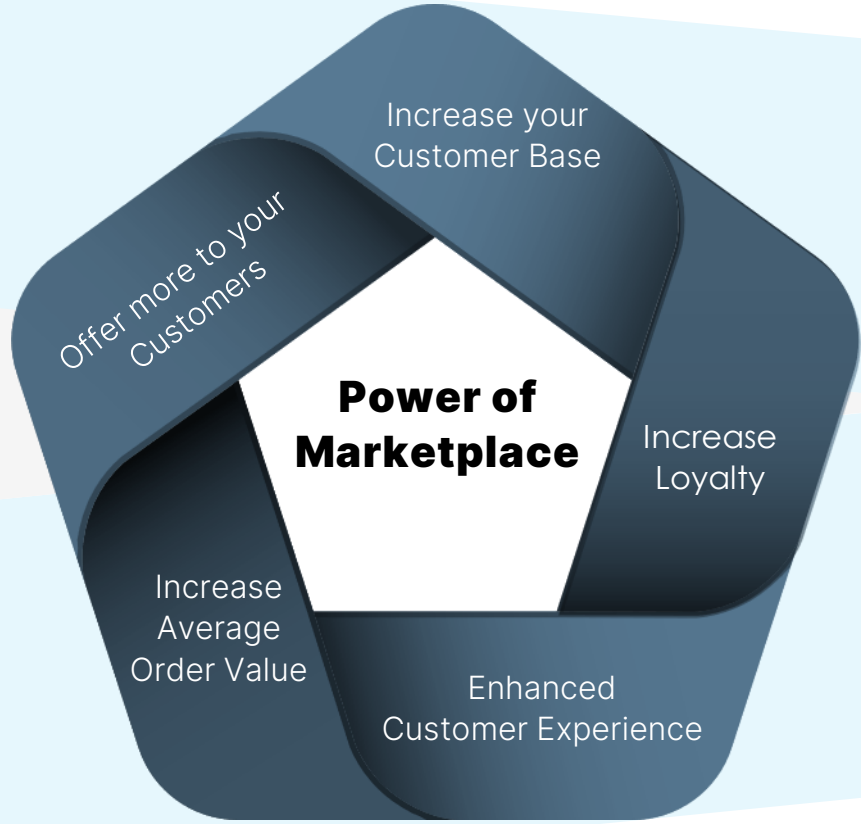

SAP Hybris Commerce Marketplace Extension

Scale your online store and launch a Marketplace quickly by extending your SAP commerce platform with our marketplace extension.

USA
Chicago, IL

UK
Swindon

India
Bangalore
Gurugram
Hyderabad
Mumbai

30 Days	<i>Platform Implementation Effort</i>	Increase	<i>Conversions</i>
Enormous	<i>Cost Saving</i>	Faster	<i>Onboarding</i>
Huge	<i>ROI</i>	Expand	<i>Your Supplier Base</i>